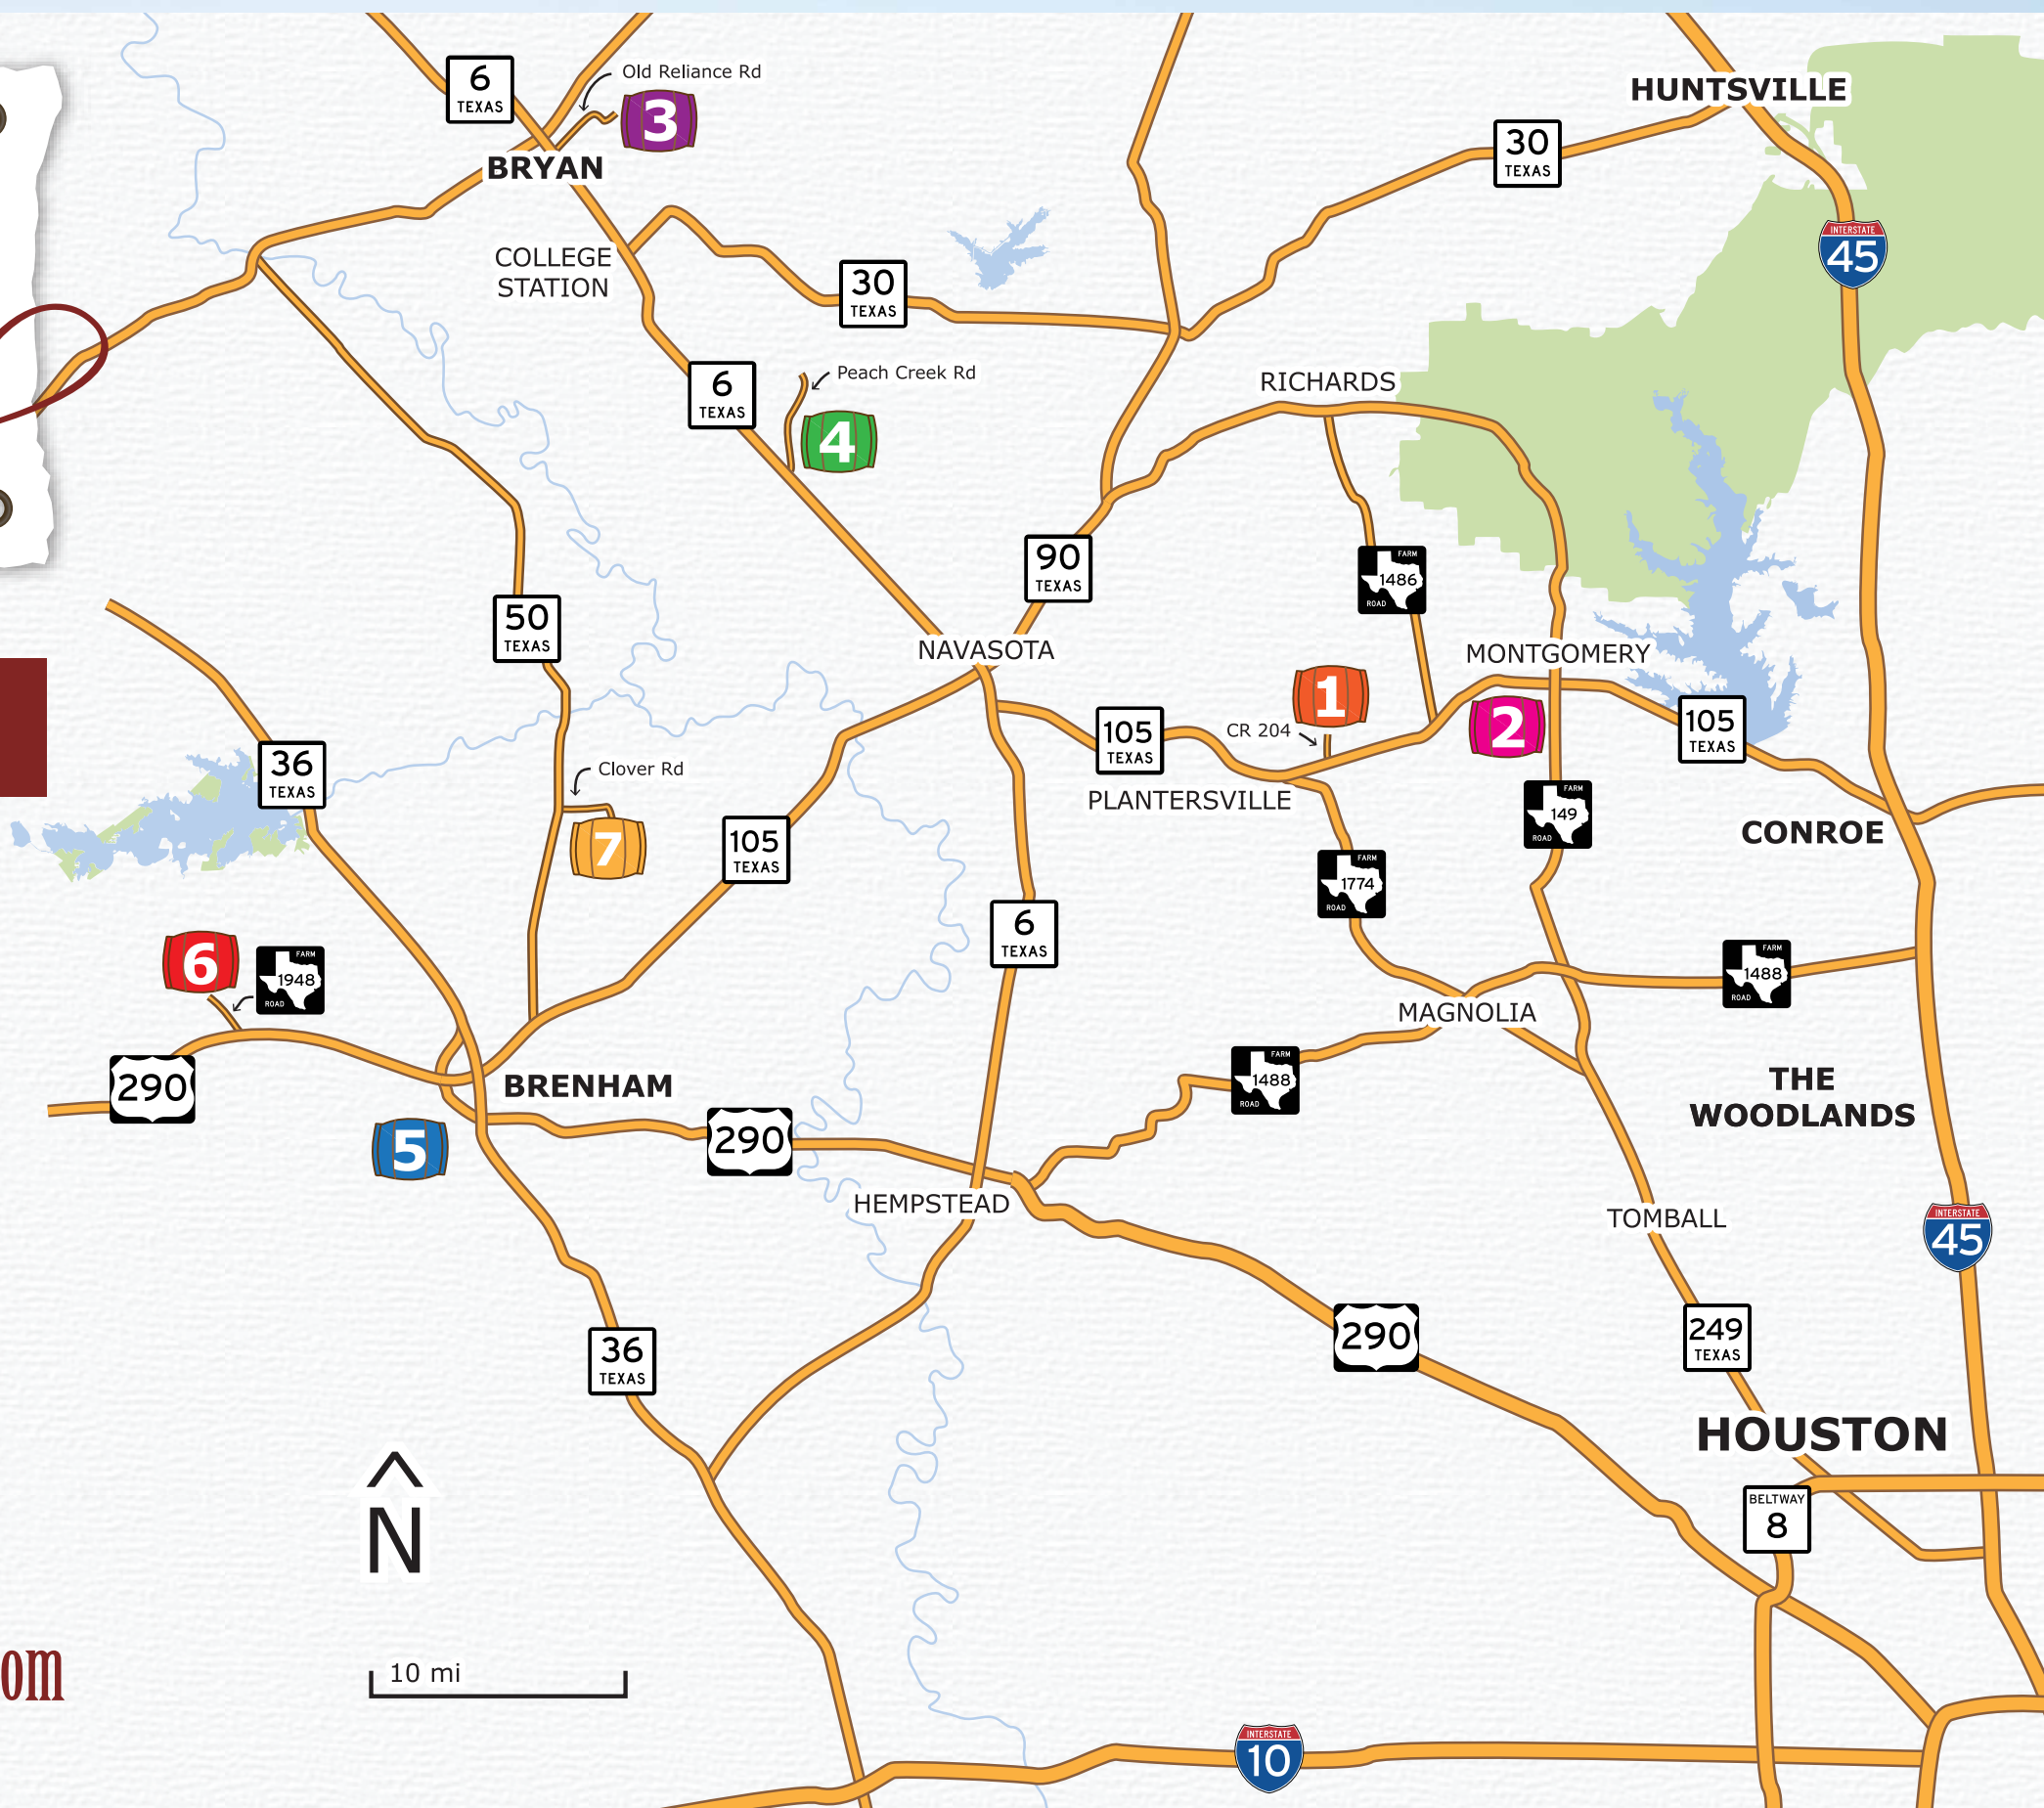

Texas
BLUEBONNET
Wine Trail

WINERIES

- 1** **Bernhardt Winery**
 (936) 894 - 9829
- 2** **Cork This! Winery**
 (936) 597 - 4030
- 3** **Messina Hof Winery & Resort**
 (979) 778 - 9463, ext 234
 (800) 736 - 9463, ext 234
- 4** **Peach Creek Vineyards**
 (936) 825 - 3669
- 5** **Pleasant Hill Winery**
 (979) 830 - VINE (8463)
- 6** **Saddlehorn Winery**
 (979) 289 - 3858
- 7** **Windy Winery**
 (979) 203- 5500

www.TexasBluebonnetWineTrail.com